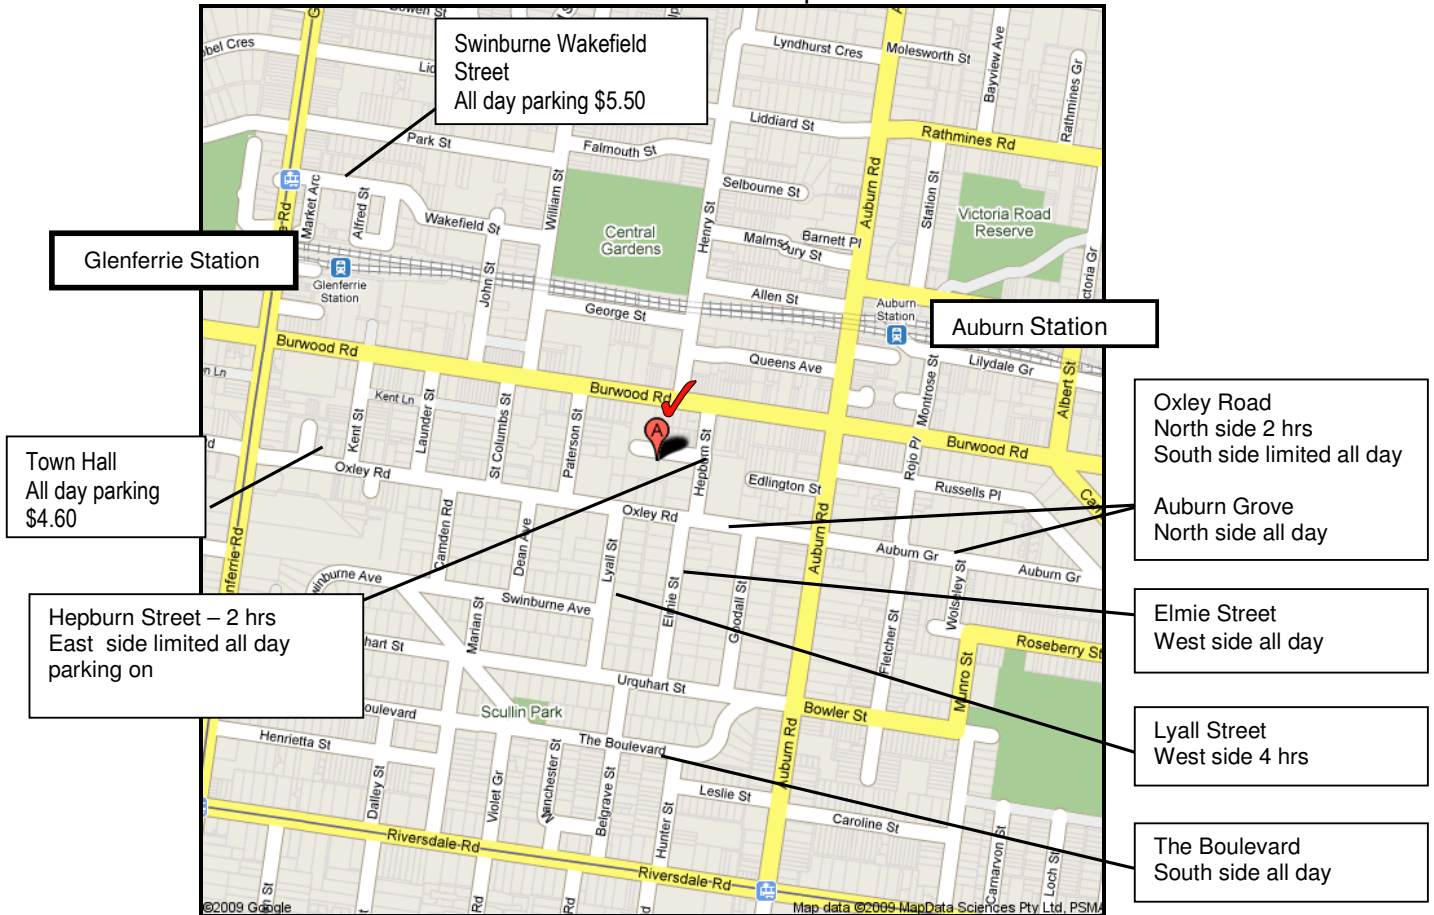

Augustine Centre 2 Minona St Hawthorn

How to find us and parking

Parking in the streets around the Augustine Centre is sometimes difficult. Here are the main streets and the easiest to park on.

We recommend that you come by public transport if you have time. The Augustine Centre is well served by Public Transport (Zone 1).¹

Train: 5 minute walk from Auburn station and 10 from Glenferrie station - Belgrave/Lilydale/Alamein lines (trains named Blackburn, Lilydale, Box Hill and Alamein)

Tram: Routes 70, 75 - stop 33 or 34, walk along Belgrave & Elmie Streets, Hepburn Street to Minona Street, or
Route 69 - stop 72 - walk along Oxley Road & Hepburn Street

Bus: Driver bus route 624 Oakleigh to Kew along Auburn Road - Burwood Road stop - walk along Burwood Road to Hepburn Street

Bicycle: Close to Gardiners Creek, Anniversary & Yarra Trails **Melways Reference:** 45, E11

 **Weekend parking** by prior arrangement you may use the car park opposite the Augustine centre fronting Burwood Road

¹ Public Access information compiled by Cycling Promotion Fund who share our site. If needing further directions, call Augustine Centre office on 9819 2844 or email office@augustine.org.au